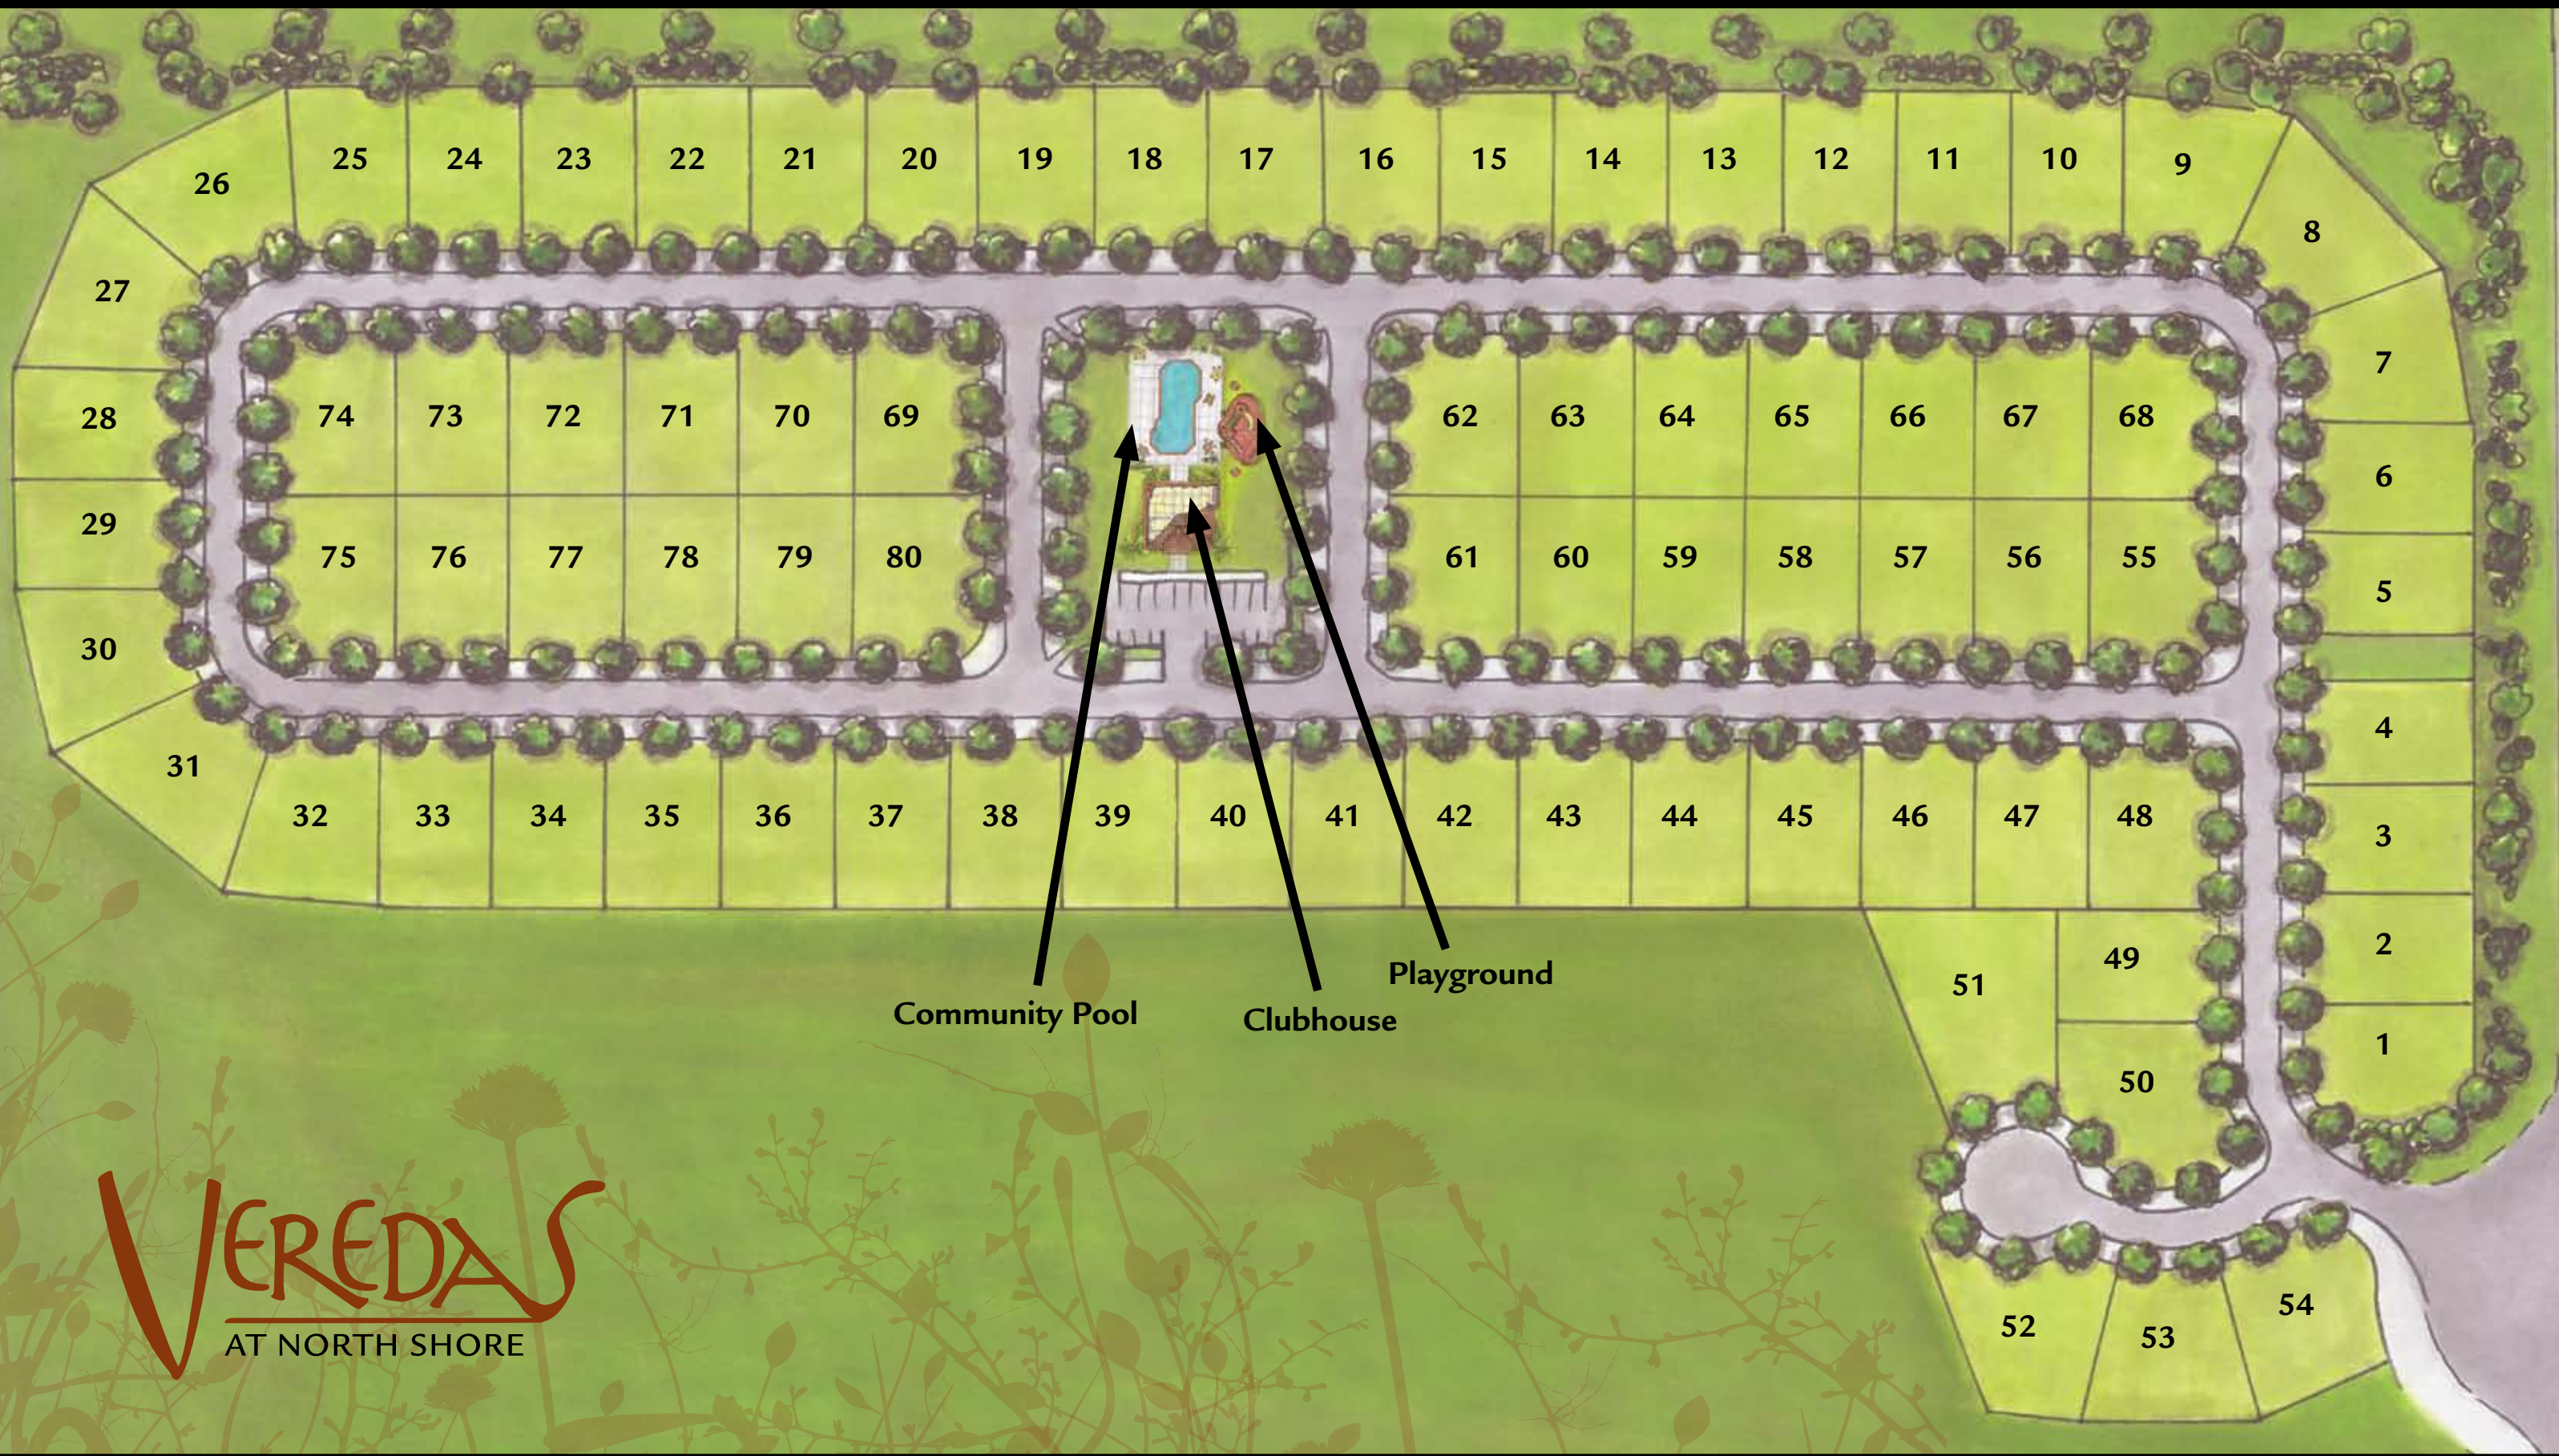

# SITE PLAN

**VEREDAS**  
AT NORTH SHORE

3702 Bogggy Creek Road  
Kissimmee, FL 34747  
Phone: 407-348-2700  
[www.VeredasAtNorthShore.com](http://www.VeredasAtNorthShore.com)

Plans, prices and specifications represent present intent and are subject to change without notice. Oral representations cannot be relied upon as correctly stating the representations of the builder/developer. Photos, site plan and model renderings are artist representations only. Plans and drawings are subject to revision. Void where prohibited by law. 2/08

**VEREDAS**  
AT NORTH SHORE

**VEREDAS**  
AT NORTH SHORE